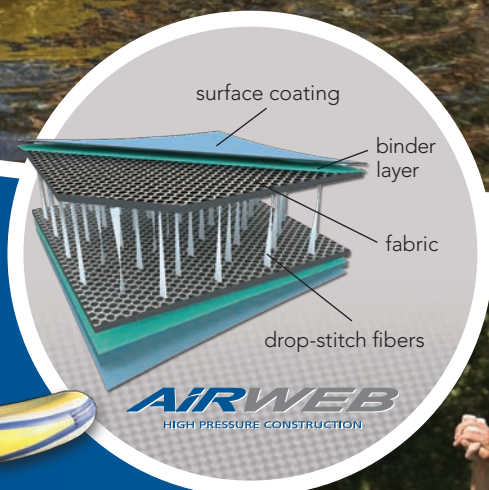

No Experience Required