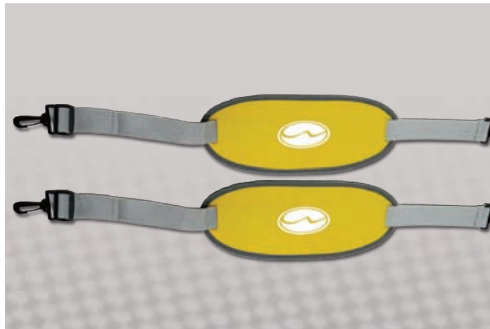

Thigh Straps

Especially useful in surf and whitewater, the padded Thigh Straps help you get more control out of your Airis Kayak. Featuring double snap hooks for fast attachment and removal, the Thigh Straps are fully adjustable to fit any sized paddler. Available in yellow with gray mesh padding.