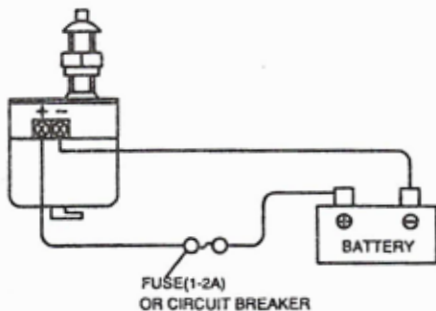

TMC**WINDSHIELD WIPER MOTOR****WIRING DIAGRAM**

TMC-005**/ 006**

SELF-PARKING WIPER MOTOR.
 PLASTIC BLACK COLOR HOUSING.
 SWEEPING ANGLE : 90°/110°
 MOTOR : 12V/24V
 AMP DRAW : 1.0A(12V)/0.5A(24V)
 FUSE SIZE : 1.5A(12V)/1A(24V)

TMC-005**/ 006**

TMC-00301/00302

SELF-PARKING MARINE WIPER MOTOR
 PVC COATING HOUSING.
 SWEEPING ANGLE : 90°/110°
 MOTOR : 12V/24V
 AMP DRAW : 1.0A(12V)/0.5A(24V)
 FUSE SIZE : 1.5A(12V)/1A(24V)

TMC-00301/00302

TMC.**WINDSHIELD WIPER MOTOR****WIRING DIAGRAM**

TMC-00803/00804

WATERPROOF TYPE
SELF-PARKING MARINE WIPER MOTOR.
WITH PLASTIC COVER
SWEEPING ANGLE : 90°/110°
MOTOR : 12V/24V
AMP DRAW : 1.0A(12V)/0.5A(24V)
FUSE SIZE : 1.5A(12V)/1A(24V)

TMC-00801/00802

SELF-PARKING MARINE WIPER MOTOR.
S.S. HOUSING
SWEEPING ANGLE : 90°/110°
MOTOR : 12V/24V
AMP DRAW : 1.0A(12V)/0.5A(24V)
FUSE SIZE : 1.5A(12V)/1A(24V)

TMC-00803/00804

TMC-00801/00802

726 0150911