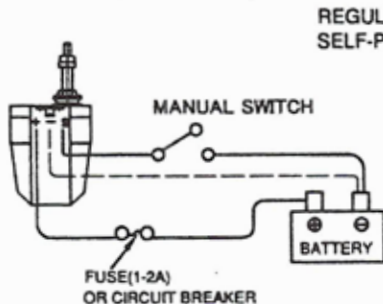

TMC**WINDSHIELD WIPER MOTOR****WIRING DIAGRAM**

TMC-005**/ 006**

SELF-PARKING WIPER MOTOR.
 PLASTIC BLACK COLOR HOUSING.
 SWEEPING ANGLE : 90°/110°
 MOTOR : 12V/24V
 AMP DRAW : 1.0A(12V)/0.5A(24V)
 FUSE SIZE : 1.5A(12V)/1A(24V)

TMC-005**/ 006**

TMC-00301/00302

SELF-PARKING MARINE WIPER MOTOR
 PVC COATING HOUSING.
 SWEEPING ANGLE : 90°/110°
 MOTOR : 12V/24V
 AMP DRAW : 1.0A(12V)/0.5A(24V)
 FUSE SIZE : 1.5A(12V)/1A(24V)

TMC-00301/00302

TMC.**WINDSHIELD WIPER MOTOR****WIRING DIAGRAM**

TMC-00803/00804

WATERPROOF TYPE
SELF-PARKING MARINE WIPER MOTOR.
WITH PLASTIC COVER
SWEEPING ANGLE : 90°/110°
MOTOR : 12V/24V
AMP DRAW : 1.0A(12V)/0.5A(24V)
FUSE SIZE : 1.5A(12V)/1A(24V)

TMC-00801/00802

SELF-PARKING MARINE WIPER MOTOR.
S.S. HOUSING
SWEEPING ANGLE : 90°/110°
MOTOR : 12V/24V
AMP DRAW : 1.0A(12V)/0.5A(24V)
FUSE SIZE : 1.5A(12V)/1A(24V)

TMC-00803/00804

TMC-00801/00802

726 0150911