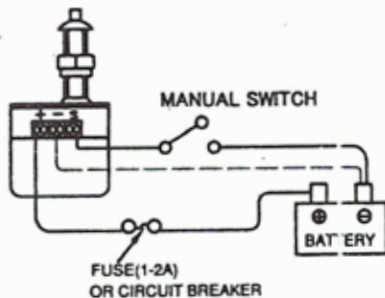

TMC-005**/ 006**

TMC-00301/00302

SELF-PARKING MARINE WIPER MOTOR
 PVC COATING HOUSING.
 SWEEPING ANGLE : 90°/110°
 MOTOR : 12V/24V
 AMP DRAW : 1.0A(12V)/0.5A(24V)
 FUSE SIZE : 1.5A(12V)/1A(24V)

TMC-00301/00302

TMC.**WINDSHIELD WIPER MOTOR****WIRING DIAGRAM**

TMC-00803/00804

WATERPROOF TYPE
SELF-PARKING MARINE WIPER MOTOR.
WITH PLASTIC COVER
SWEEPING ANGLE : 90°/110°
MOTOR : 12V/24V
AMP DRAW : 1.0A(12V)/0.5A(24V)
FUSE SIZE : 1.5A(12V)/1A(24V)

TMC-00801/00802

SELF-PARKING MARINE WIPER MOTOR.
S.S. HOUSING
SWEEPING ANGLE : 90°/110°
MOTOR : 12V/24V
AMP DRAW : 1.0A(12V)/0.5A(24V)
FUSE SIZE : 1.5A(12V)/1A(24V)

TMC-00803/00804

TMC-00801/00802

726 0150911