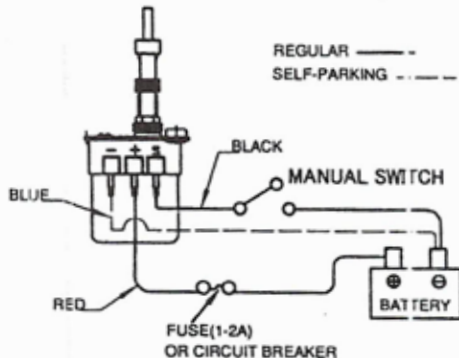

TMC**WINDSHIELD WIPER MOTOR****WIRING DIAGRAM**

TMC-005**/ 006**

SELF-PARKING WIPER MOTOR.
 PLASTIC BLACK COLOR HOUSING.
 SWEEPING ANGLE : 90°/110°
 MOTOR : 12V/24V
 AMP DRAW : 1.0A(12V)/0.5A(24V)
 FUSE SIZE : 1.5A(12V)/1A(24V)

TMC-005**/ 006**

TMC-00301/00302

SELF-PARKING MARINE WIPER MOTOR
 PVC COATING HOUSING.
 SWEEPING ANGLE : 90°/110°
 MOTOR : 12V/24V
 AMP DRAW : 1.0A(12V)/0.5A(24V)
 FUSE SIZE : 1.5A(12V)/1A(24V)

TMC-00301/00302

TMC.**WINDSHIELD WIPER MOTOR****WIRING DIAGRAM**

TMC-00803/00804

WATERPROOF TYPE
SELF-PARKING MARINE WIPER MOTOR.
WITH PLASTIC COVER
SWEEPING ANGLE : 90°/110°
MOTOR : 12V/24V
AMP DRAW : 1.0A(12V)/0.5A(24V)
FUSE SIZE : 1.5A(12V)/1A(24V)

TMC-00801/00802

SELF-PARKING MARINE WIPER MOTOR.
S.S. HOUSING
SWEEPING ANGLE : 90°/110°
MOTOR : 12V/24V
AMP DRAW : 1.0A(12V)/0.5A(24V)
FUSE SIZE : 1.5A(12V)/1A(24V)

TMC-00803/00804

TMC-00801/00802

726 0150911