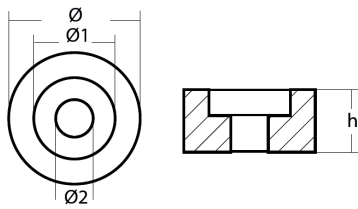

01213

Suzuki - Serie Suzuki anodes and kit anodes / Anodi e kit anodi Suzuki

ZN Zinc Brand: Suzuki

Suzuki Washer Anode

Product technical specification

COD	kg	lbs		h	Ø	Ø1	Ø2
01213	0.02	0.04	mm	10	21	13	6
			inch	0.39	0.83	0.51	0.24

Main features

Catalog page:

Where it is installed: Suzuki DF outboards

Original code: 55321-87J00

Alias: 00925

Sold in the kit: KitSuzuki90-140hp

Other information

Barcode: 8033837065739

Boat type: motorboat with outboard

Specific: outboard