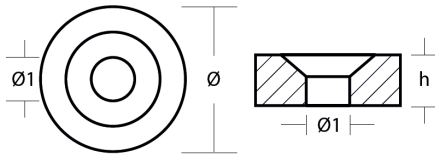

01251

Tohatsu - Serie Tohatsu Anodes / Anodi Tohatsu

ZN Zinc Brand: Tohatsu

Tohatsu Washer Anode

Product technical specification

COD	kg	lbs		h	Ø	Ø1
01251	0.02	0.04	mm inch	7 0.28	24 0.94	7 0.28

Main features

Catalog page:

Where it is installed: TOHATSU 4 stroke MFS 8-30hp

Original code: 338-60218-2

Alias: 00824-01109-01128-01258-01400-01756

Sold in the kit:

Other information

Barcode: 8033837065753

Boat type: motorboat with outboard