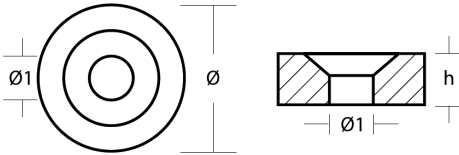

TECNOSEAL FOUNDRY s.r.l
Via Senese, 193
58100 Grosseto
ITALY
www.tecnoseal.it

Headquarters
Tel. +39 0564 453792

Commerciale Italia
Tel. +39 0564 465483
nautica.italia@tecnoseal.it

Export department
Tel. +39 0564 453917
sales@tecnoseal.com

TECNOSEAL MARINE ANODES USA
2070 NW29th St. - Oakland Park
Fort Lauderdale, FL 33311 - USA
Tel: +1 (954) 874.6309
info@tecnoseal-usa.com
www.tecnoseal-usa.com

TECNOSEAL UK LTD
Unit 5, Crosshouse Centre
The Crosshouse Road
Southampton - SO14 5GZ - UK
Tel: +44 (0) 2380 338941
sales@tecnoseal.co.uk
www.tecnoseal.co.uk

TECNOSEAL NL B.V.
Moerbeij 2b
3371 NZ
Hardinxveld-Giessendam
NETHERLANDS
Tel. +31 (0) 85 486 1999
sales@tecnoseal.nl
www.tecnoseal.nl

01250

Tohatsu - Serie Tohatsu Anodes / Anodi Tohatsu

ZN Zinc Brand: Tohatsu

Tohatsu Washer Anode

Product technical specification

COD	kg	lbs		h	Ø	Ø1
01250	0.01	0.02	mm inch	7 0.28	20 0.79	6.50 0.26

Main features

Catalog page:

Where it is installed: TOHATSU 2,5 - 9,8HP ; 25-70hp

Original code: 338-60218-1

Alias:

00813-00823-00933-01127-01205-01904-01910-08403

Sold in the kit:

Other information

Barcode: 8033837065746

Boat type: motorboat with outboard

Specific: outboard