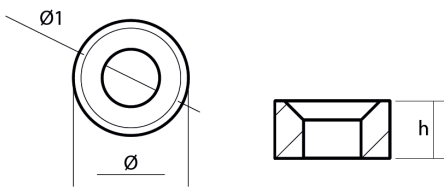

01165

Yamaha - Serie Yamaha anodes and kit anodes / Anodi e kit anodi Yamaha

ZN Zinc Brand: Yamaha

Yamaha small anode for cylinder crankcase

Product technical specification

COD	kg	lbs		h	Ø	Ø1
01165	0.01	0.01	mm inch	6 0.24	12 0.47	6 0.24

Main features

Catalog page:

Where it is installed: Yamaha 150HP

Original code: 63P-11325-21-00

Sold in the kit:

Other information

Barcode: 8059617815950

Boat type: motorboat with outboard

Specific: outboard