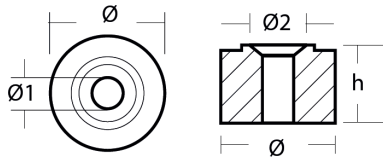

01110

Yamaha - Serie Yamaha anodes and kit anodes / Anodi e kit anodi Yamaha

ZN Zinc Brand: Yamaha

Yamaha button anode for engines

Product technical specification

COD	kg	lbs		h	Ø	Ø1	Ø2
01110	0.04	0.09	mm	15	24	6.50	12
			inch	0.59	0.94	0.26	0.47

Main features

Catalog page:

Where it is installed: Mariner/Yamaha 40-90HP up to 1987

Original code: 688-45251-01

Alias: 01408 - 01650

Sold in the kit:

Other information

Barcode: 8033837065159

Boat type: motorboat with outboard

Specific: outboard