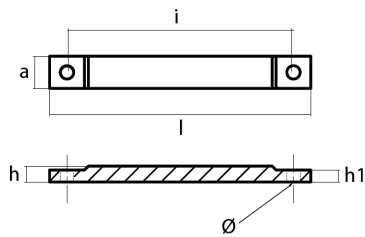

00837AL

Mercury - Mercruiser - Serie Mercury anodes and kit anodes / Anodi e kit anodi Mercury

AL Aluminium Brand: Mercury -
Mercruiser

Mercury/Mercruiser Trim Steering Cylinder anode

Product technical specification

COD	kg	lbs		l	a	h	h1	i	Ø
00837AL	0.13	0.29	mm	194	24	12	9	167	9
			inch	7.64	0.94	0.47	0.35	6.57	0.35

Main features

Catalog page:

Where it is installed: Mercury Racing

Original code: 8M0012083

Sold in the kit:

Other information

Barcode: 8033837069041

Boat type: motorboat with outboard

Specific: outboard