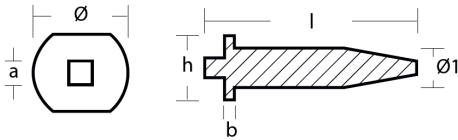

01150

Yamaha - Serie Yamaha anodes and kit anodes / Anodi e kit anodi Yamaha

ZN Zinc Brand: Yamaha

Yamaha small anode for crankcase cylinder

Product technical specification

COD	kg	lbs		l	a	b	h	Ø	Ø1
01150	0.02	0.04	mm	41	4	2	13	16.50	8
			inch	1.61	0.16	0.08	0.51	0.65	0.31

Main features

Catalog page:

Where it is installed: Yamaha 20-250HP

Original code: 6J8-11325-00

Alias: 00831

Sold in the kit:

Other information

Barcode: 8033837065555