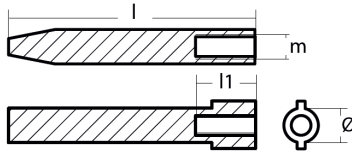

ZN Zinc Brand: Yamaha

Yamaha small anode for crankcase cylinder

Product technical specification

COD	kg	lbs		l	l1	Ø	m
01149	0.02	0.04	mm inch	50 1.97	12 0.47	8.50 0.33	M5 mm

Main features

Catalog page:

Where it is installed: Yamaha 25-250HP