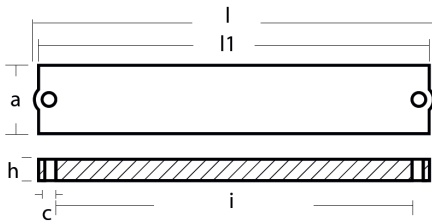

01113

Yamaha - Serie Yamaha anodes and kit anodes / Anodi e kit anodi Yamaha

ZN Zinc Brand: Yamaha

Yamaha bar anode for engine bracket

Product technical specification

COD	kg	lbs		l	l1	a	h	i	Ø
01113	0.57	1.26	mm	205	200	35	18	188	7
			inch	8.07	7.87	1.38	0.71	7.40	0.28

Main features

Catalog page:

Where it is installed: Yamaha 40-90 HP (1988-1990)

Original code: 6H1-45251-01

Sold in the kit:

Other information

Barcode: 8033837065180

Boat type: motorboat with outboard