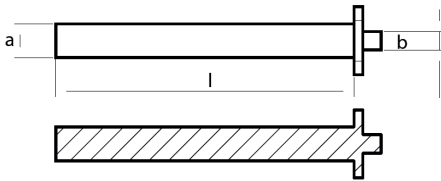

01168

Yamaha - Serie Yamaha anodes and kit anodes / Anodi e kit anodi Yamaha

ZN Zinc Brand: Yamaha

Yamaha small anode for cylinder crankcase

Product technical specification

COD	kg	lbs		l	a	b
01168	0.03	0.07	mm	68	7.50	4
			inch	2.68	0.30	0.16

Main features

Catalog page:

Where it is installed: Yamaha 200-250HP (1990-2003)

Original code: 61A-11325-00

Alias: 01652

Sold in the kit:

Other information

Barcode: 8059617815981