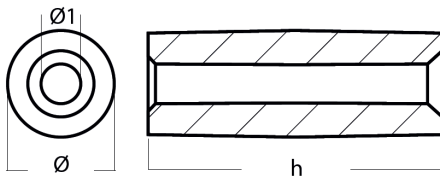

01170

Yamaha - Serie Yamaha anodes and kit anodes / Anodi e kit anodi Yamaha

ZN Zinc Brand: Yamaha

Yamaha small anode for cylinder crankcase

Product technical specification

COD	kg	lbs		h	Ø	Ø1
01170	0.04	0.09	mm	40	14	5.50
			inch	1.57	0.55	0.22

Main features

Catalog page:

Where it is installed: Yamaha 300-350HP

Original code: 6AW-1132S-00

Sold in the kit:

Other notes: Anode 7

Other information

Barcode: 8052744983813