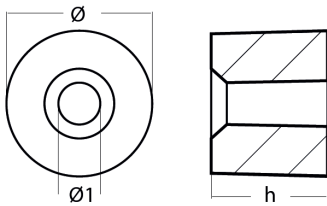

TECNOSEAL FOUNDRY s.r.l
Via Senese, 193
58100 Grosseto
ITALY
www.tecnoseal.it

Headquarters
Tel. +39 0564 453792

Commerciale Italia
Tel. +39 0564 465483
nautica.italia@tecnoseal.it

Export department
Tel. +39 0564 453917
sales@tecnoseal.com

TECNOSEAL MARINE ANODES USA
2070 NW29th St. - Oakland Park
Fort Lauderdale, FL 33311 - USA
Tel: +1 (954) 874.6309
info@tecnoseal-usa.com
www.tecnoseal-usa.com

TECNOSEAL UK LTD
Unit 5, Crosshouse Centre
The Crosshouse Road
Southampton - SO14 5GZ - UK
Tel: +44 (0) 2380 338941
sales@tecnoseal.co.uk
www.tecnoseal.co.uk

TECNOSEAL NL B.V.
Moerbeij 2b
3371 NZ
Hardinxveld-Giessendam
NETHERLANDS
Tel. +31 (0) 85 486 1999
sales@tecnoseal.nl
www.tecnoseal.nl

01173

Yamaha - Serie Yamaha anodes and kit anodes / Anodi e kit anodi Yamaha

ZN Zinc Brand: Yamaha

Yamaha small anode for cylinder crankcase

Product technical specification

COD	kg	lbs		h	Ø	Ø1
01173	0.03	0.07	mm inch	15 0.59	19 0.75	5.50 0.22

Main features

Catalog page:

Where it is installed: Yamaha 300-350HP

Original code: 6AW-1132L-00

Sold in the kit:

Other notes: Anode 2

Other information

Barcode: 8052744983844

Boat type: motorboat with outboard

Specific: outboard