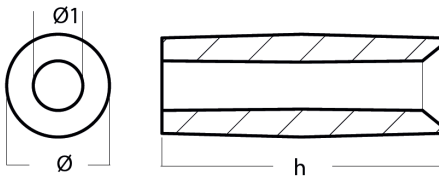

01171

Yamaha - Serie Yamaha anodes and kit anodes / Anodi e kit anodi Yamaha

ZN Zinc Brand: Yamaha

Yamaha small anode for cylinder crankcase

Product technical specification

COD	kg	lbs		h	Ø	Ø1
01171	0.03	0.07	mm	38	14	6.50
			inch	1.50	0.55	0.26

Main features

Catalog page:

Where it is installed: Yamaha 300-350HP

Original code: 6AW-1132N-01

Sold in the kit:

Other notes: Anode 4

Other information

Barcode: 8052744983820