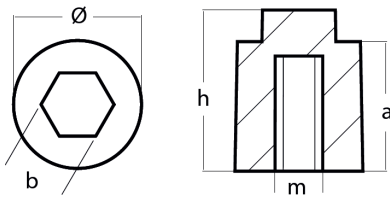

01172

Yamaha - Serie Yamaha anodes and kit anodes / Anodi e kit anodi Yamaha

ZN Zinc Brand: Yamaha

Yamaha small anode for cylinder crankcase

Product technical specification

| COD | kg | lbs | | a | b | h | Ø | m |
|-------|------|------|------|------|------|------|------|-------|
| 01172 | 0.02 | 0.04 | mm | 16 | 8 | 20 | 16 | |
| | | | inch | 0.63 | 0.31 | 0.79 | 0.63 | M5 mm |

Main features

Catalog page:

Where it is installed: Yamaha 300-350HP

Original code: 6AW-1132R-00

Sold in the kit:

Other notes: Anode 6

Other information

Barcode: 8052744983837