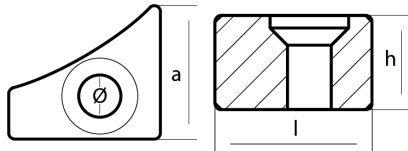

ZN Zinc Brand: Yamaha

Yamaha small anode for cylinder crankcase

Product technical specification

COD	kg	lbs		l	a	h	Ø
01166	0.03	0.07	mm	25	22	15	7
			inch	0.98	0.87	0.59	0.21

Main features

Catalog page:

Where it is installed: Yamaha 40HP