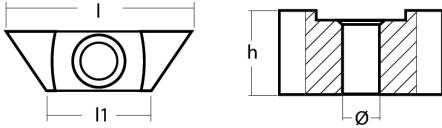

ZN Zinc Brand: Yamaha

Yamaha small anode for crankcase cylinder

Product technical specification

COD	kg	lbs		l	l1	h	ø
01152	0.01	0.02	mm	27	14	10	5
			inch	1.06	0.55	0.39	0.20

Main features

Catalog page:

Where it is installed: Yamaha 6-350HP