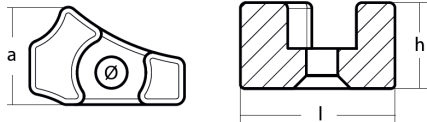

01162

Yamaha - Serie Yamaha anodes and kit anodes / Anodi e kit anodi Yamaha

ZN Zinc Brand: Yamaha

Yamaha small anode for cylinder crankcase

Product technical specification

COD	kg	lbs		l	a	h	Ø
01162	0.02	0.04	mm	27	17	15	5.50
			inch	1.06	0.67	0.59	0.22

Main features

Catalog page:

Where it is installed: Yamaha 9,9-15HP

Original code: 682-11325-00

Alias: 01754

Sold in the kit:

Other information

Barcode: 8059617815929