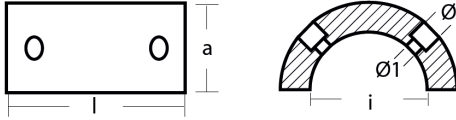

01025

Gori - Serie Collar for shaft

ZN Zinc Brand: Gori

Gori collar for shaft
 3 blades propeller for saildrive

Product technical specification

COD	kg	lbs		l	a	i	Ø	Ø1	Ø shaft
01025	0.36	0.79	mm inch	81 3.19	24 0.94	56 2.20	12 0.47	6 0.24	Ø15"-16,50"

Main features

Catalog page:

Where it is installed: 3 Blades propeller for saildrive - elica
 a 3 pale per Saildrive

Original code: 15527500

Sold in the kit:

Other information

Barcode: 8033837064916

Boat type: Sailing boat