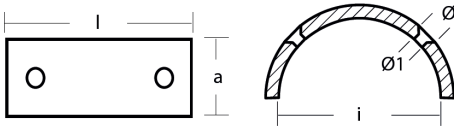

01023

Gori - Serie Collar for shaft

ZN Zinc Brand: Gori

Gori collar for shaft
2 blades propeller for saildrive

Product technical specification

COD	kg	lbs		l	a	i	Ø	Ø1	Ø shaft
01023	0.58	1.28	mm inch	98 3.86	40 1.57	79 3.11	11 0.43	6.50 0.26	Ø13"-18"

Main features

Catalog page:

Where it is installed: 2 Blades propeller for saildrive - elica
a 2 pale per Saildrive

Original code: 15670000

Sold in the kit:

Other information

Barcode: 8033837064893

Boat type: Sailing boat

Specific: Feathering and folding propellers