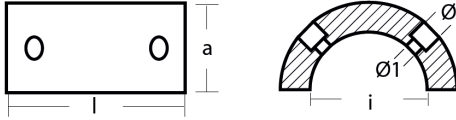

01024

Gori - Serie Collar for shaft

ZN Zinc Brand: Gori

Gori collar for shaft
3 blades propeller for saildrive

Product technical specification

COD	kg	lbs		l	a	i	Ø	Ø1	Ø shaft
01024	0.92	2.03	mm inch	95 3.74	34 1.34	59 2.32	13 0.51	6.50 0.26	Ø18"-20"

Main features

Catalog page:

Where it is installed: 3 Blades propeller for saildrive - elica
a 3 pale per Saildrive

Original code: 15539500

Sold in the kit:

Other information

Barcode: 8033837064909

Boat type: Sailing boat

Specific: Feathering and folding propellers