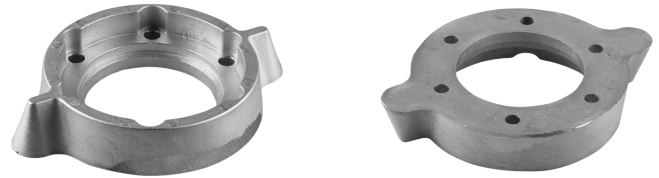

## 02516AL

Technodrive - Twin Disc - Serie Saildrive anodes

**AL** Aluminium Brand: Technodrive - Twin  
Disc

Technodrive saildrive anode

### Main features

**Catalog page:**

**Where it is installed:** Sea Prop 60 saildrive, fits Beta Marine  
- Solè Diesel - Nanni Diesel saildrive

**Sold in the kit:**