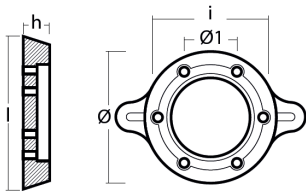

## 02516AL

Technodrive - Twin Disc - Serie Saildrive anodes

**AL** Aluminium Brand: Technodrive - Twin  
Disc

Technodrive saildrive anode

### Product technical specification

| COD     | kg   | lbs  |      | l    | h    | i    | Ø    | Ø1   |
|---------|------|------|------|------|------|------|------|------|
| 02516AL | 0.24 | 0.53 | mm   | 140  | 24   | 80   | 102  | 60   |
|         |      |      | inch | 5.51 | 0.94 | 3.15 | 4.02 | 2.36 |