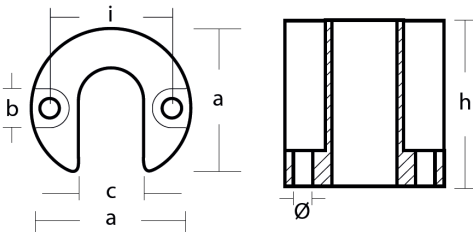

00818AL

Mercury - Mercruiser - Serie Mercury anodes and kit anodes / Anodi e kit anodi Mercury

AL Aluminium Brand: Mercury -
Mercruiser

Mercury collar for trim cylinder

Product technical specification

COD	kg	lbs		a	b	c	h	i	Ø1
00818AL	0.14	0.31	mm	49	12	21	51	38	5.50
			inch	1.93	0.47	0.83	2.01	1.50	0.22

Main features

Catalog page:

Where it is installed: Bravo I - II - III

Original code: 806190

Sold in the kit: kitbravo1
kitbravo34

Other information

Barcode: 8059617814212

Boat type: motorboat with sterndrive