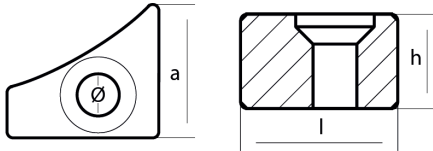

01216

Suzuki - Serie Suzuki anodes and kit anodes / Anodi e kit anodi Suzuki

ZN Zinc Brand: Suzuki

Suzuki Cube anode

Product technical specification

COD	kg	lbs		l	a	h	Ø1
01216	0.03	0.07	mm	25	22	15	7
			inch	0.98	0.87	0.59	0.28

Main features

Catalog page:

Where it is installed: Suzuki DF 60-70 (1998-2001)

Original code: 11281-94400

Alias: 01166-01758

Sold in the kit:

Other information

Barcode: 8058774838246

Boat type: motorboat with outboard

Specific: outboard