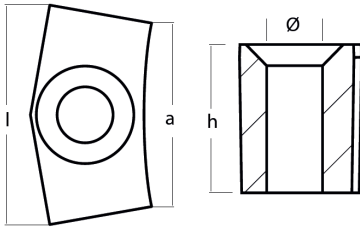

ZN Zinc Brand: Yamaha

Yamaha small anode for cylinder crankcase

Product technical specification

COD	kg	lbs		l	a	h	Ø
01177	0.02	0.05	mm	24	21	12	4
			inch	0.94	0.83	0.47	0.16

Main features

Catalog page:

Where it is installed: Yamaha 300-350HP

Original code: 6AW-1132P-00

Sold in the kit:

Other notes: Anode 5

Other information

Barcode: 8052744983882

Boat type: motorboat with outboard

Specific: outboard