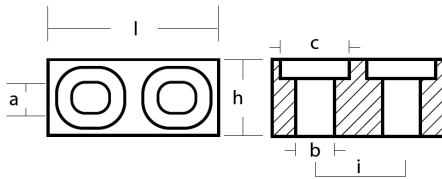

01203

Suzuki - Serie Suzuki anodes and kit anodes / Anodi e kit anodi Suzuki

ZN Zinc Brand: Suzuki

Suzuki Cube anode

Product technical specification

COD	kg	lbs		l	a	b	c	h	i
01203	0.15	0.33	mm	48	6.50	10	16	24	23
			inch	1.89	0.26	0.39	0.63	0.94	0.91

Main features

Catalog page:

Where it is installed: Suzuki DT 90-225 (1987-2003)

Original code: 41810-87D00

Alias: 01105

Sold in the kit:

Other information

Barcode: 8033837065623