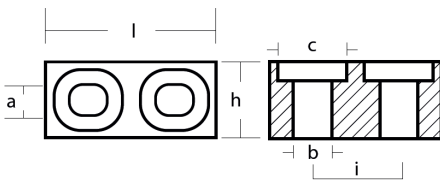

01105

Yamaha - Serie Yamaha anodes and kit anodes / Anodi e kit anodi Yamaha

ZN Zinc Brand: Yamaha

Yamaha block for engine bracket

Product technical specification

COD	kg	lbs		l	h	i	Ø	Ø1	Ø2
01105	0.15	0.33	mm	48	24	23	6.50	10	16
			inch	1.89	0.94	0.91	0.26	0.39	0.63

Main features

Catalog page:

Where it is installed: Yamaha 115-200 HP up to 1987

Original code: 6E5-45251-00

Alias: 01203

Sold in the kit:

Other information

Barcode: 8033837065104