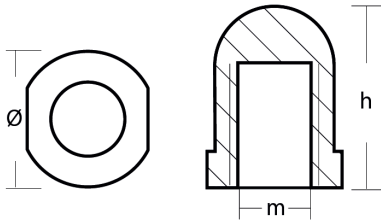

00490

Renault - Serie Up to Ø 50mm / Fino a Ø 50

ZN Zinc Brand: Renault Marine

Renault type propeller nut

Product technical specification

COD	kg	lbs		h	Ø	m	Ø shaft
00490	0.34	0.74	mm inch	50 1.97	40 1.57	M20 mm	Ø 40

Main features

Catalog page:

Other information

Barcode: 8033837062530

Boat type: various

Specific: Fixed pitch propeller