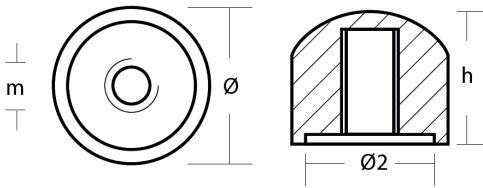

00807

Mercury - Mercruiser - Serie Mercury anodes and kit anodes / Anodi e kit anodi Mercury

ZN Zinc Brand: Mercury - Mercruiser

Mercruiser nut for outdrive

Product technical specification

COD	kg	lbs		h	Ø	Ø2	m
00807	0.10	0.22	mm inch	30 1.18	31 1.22	28 1.10	1/2"UNC mm

Main features

Catalog page:

Where it is installed: Alpha One and Bravo One outdrives

Original code: 55989

Sold in the kit: kitalphaonegen1

Other information

Barcode: 8033837064275

Boat type: motorboat with sterndrive