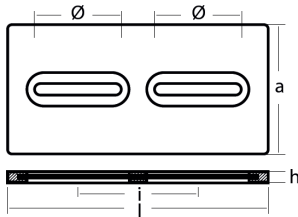

TECNOSEAL FOUNDRY s.r.l
Via Senese, 193
58100 Grosseto
ITALY
www.tecnoseal.it

Headquarters
Tel. +39 0564 453792

Commerciale Italia
Tel. +39 0564 465483
nautica.italia@tecnoseal.it

Export department
Tel. +39 0564 453917
sales@tecnoseal.com

TECNOSEAL MARINE ANODES USA
2070 NW29th St. - Oakland Park
Fort Lauderdale, FL 33311 - USA
Tel: +1 (954) 874.6309
info@tecnoseal-usa.com
www.tecnoseal-usa.com

TECNOSEAL UK LTD
Unit 5, Crosshouse Centre
The Crosshouse Road
Southampton - SO14 5GZ - UK
Tel: +44 (0) 2380 338941
sales@tecnoseal.co.uk
www.tecnoseal.co.uk

TECNOSEAL NL B.V.
Moerbeij 2b
3371 NZ
Hardinxveld-Giessendam
NETHERLANDS
Tel. +31 (0) 85 486 1999
sales@tecnoseal.nl
www.tecnoseal.nl

TEC-DIVERS-AL

Rectangular plates with insert HC 140 - 160 - Serie Plates / Piastre

AL Aluminium Brand: n/a

Rectangular plate with insert
Plate with insert h.c. 60 - 210

Product technical specification

COD	kg	lbs		i	l	a	h	Ø
TEC-DIVERS-AL	1.60	3.52	mm	140	305	152	13	13x102
			inch	5.51	12.01	5.98	0.51	0.51x4.02

Main features

Catalog page:

Other information

Barcode: 8059617816742

Boat type: Yacht & Superyacht

Specific: Rectangular plate with insert