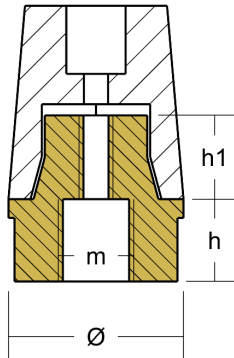

00410E/XC

Radice - Serie Complete - hexagonal type

ZN Zinc Brand: Radice

Radice propeller anode hexagonal type

Product technical specification

COD	kg	lbs		h	h1	Ø	m	Ø shaft
00410E/XC	0.31	0.68	mm inch	18 0.71	18 0.71	37 1.46	Ø8 0,31"	Ø 22-25

Main features

Catalog page:

Other notes: Complete with out of standard plug

Other information

Barcode: 8059617811402

Boat type: various

Specific: Fixed pitch propeller