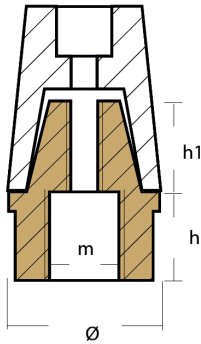

00410/2

Radice - Serie Complete - conical type

ZN Zinc Brand: Radice

Radice propeller anode conical type

Product technical specification

COD	kg	lbs		h	h1	Ø	m	Ø shaft
00410/2	0.29	0.64	mm inch	20 0.79	18 0.71	37 1.46	18x1,5 mm	Ø 22-25

Main features

Catalog page:

Other notes: Complete with non - standard plug

Other information

Barcode: 8033837061328

Boat type: various

Specific: Fixed pitch propeller