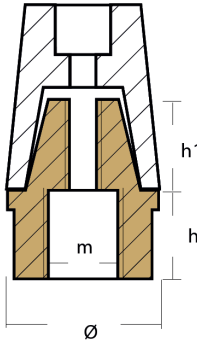

00419

Radice - Serie Complete - conical type

ZN Zinc Brand: Radice

Radice propeller anodes conical type

Product technical specification

COD	kg	lbs		h	h1	Ø	m	Ø shaft
00419	5.80	12.78	mm inch	46 1.81	46 1.81	100 3.94	50x3 mm	Ø 70/100

Main features

Catalog page:

Other notes: Complete with standard brass plug

Other information

Barcode: 8033837061304

Boat type: various

Specific: Fixed pitch propeller