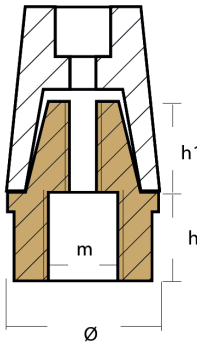

TECNOSEAL FOUNDRY s.r.l
Via Senese, 193
58100 Grosseto
ITALY
www.tecnoseal.it

Headquarters
Tel. +39 0564 453792

Commerciale Italia
Tel. +39 0564 465483
nautica.italia@tecnoseal.it

Export department
Tel. +39 0564 453917
sales@tecnoseal.com

TECNOSEAL MARINE ANODES USA
2070 NW29th St. - Oakland Park
Fort Lauderdale, FL 33311 - USA
Tel: +1 (954) 874.6309
info@tecnoseal-usa.com
www.tecnoseal-usa.com

TECNOSEAL UK LTD
Unit 5, Crosshouse Centre
The Crosshouse Road
Southampton - SO14 5GZ - UK
Tel: +44 (0) 2380 338941
sales@tecnoseal.co.uk
www.tecnoseal.co.uk

TECNOSEAL NL B.V.
Moerbeij 2b
3371 NZ
Hardinxveld-Giessendam
NETHERLANDS
Tel. +31 (0) 85 486 1999
sales@tecnoseal.nl
www.tecnoseal.nl

00411AL

Radice - Serie Complete - conical type

AL Aluminium Brand: Radice

Radice propeller anode conical type

Product technical specification

COD	kg	lbs		h	h1	Ø	m	Ø shaft
00411AL	0.37	0.82	mm inch	22 0.87	21 0.83	45 1.77	20x1.5 mm	Ø 30

Main features

Catalog page:

Other notes: Complete with standard brass plug

Other information

Barcode: 8059617814793

Boat type: various

Specific: Fixed pitch propeller