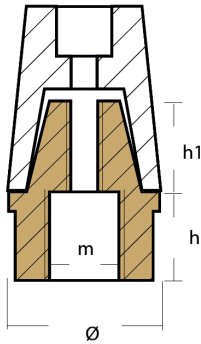

00414/4

Radice - Serie Complete - conical type

ZN Zinc Brand: Radice

Radice propeller anode conical type

Product technical specification

COD	kg	lbs		h	h1	Ø	m	Ø shaft
00414/4	1.79	3.94	mm inch	30 1.18	30 1.18	65 2.56	16x1,5 mm	Ø 45

Main features

Catalog page:

Other notes: Complete with non - standard plug

Other information

Barcode: 8033837061489

Boat type: various

Specific: Fixed pitch propeller