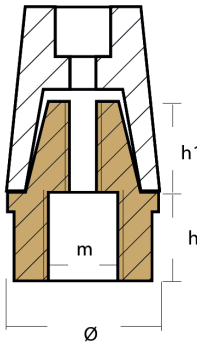

TECNOSEAL FOUNDRY s.r.l
Via Senese, 193
58100 Grosseto
ITALY
www.tecnoseal.it

Headquarters
Tel. +39 0564 453792

Commerciale Italia
Tel. +39 0564 465483
nautica.italia@tecnoseal.it

Export department
Tel. +39 0564 453917
sales@tecnoseal.com

TECNOSEAL MARINE ANODES USA
2070 NW29th St. - Oakland Park
Fort Lauderdale, FL 33311 - USA
Tel: +1 (954) 874.6309
info@tecnoseal-usa.com
www.tecnoseal-usa.com

TECNOSEAL UK LTD
Unit 5, Crosshouse Centre
The Crosshouse Road
Southampton - SO14 5GZ - UK
Tel: +44 (0) 2380 338941
sales@tecnoseal.co.uk
www.tecnoseal.co.uk

TECNOSEAL NL B.V.
Moerbeij 2b
3371 NZ
Hardinxveld-Giessendam
NETHERLANDS
Tel. +31 (0) 85 486 1999
sales@tecnoseal.nl
www.tecnoseal.nl

00414AL

Radice - Serie Complete - conical type

AL Aluminium Brand: Radice

Radice propeller anode conical type

Product technical specification

COD	kg	lbs		h	h1	Ø	m	Ø shaft
00414AL	1.11	2.45	mm inch	30 1.18	30 1.18	65 2.56	33x2 mm	Ø 45

Main features

Catalog page:

Other notes: Complete with standard brass plug

Other information

Barcode: 8052530700242

Boat type: various

Specific: Fixed pitch propeller