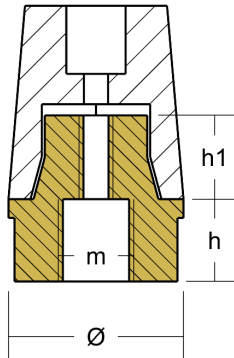

00416E/XC

Radice - Serie Complete - hexagonal type

ZN Zinc Brand: Radice

Radice popeller anode hexagonal type

Product technical specification

COD	kg	lbs		h	h1	Ø	m	Ø shaft
00416E/XC	2.53	5.58	mm	41	40	80		
			inch	1.61	1.57	3.15	Ø12 0,47"	Ø 55

Main features

Catalog page:

Other notes: Complete with out of standard plug

Other information

Barcode: 8059617811488

Boat type: various

Specific: Fixed pitch propeller