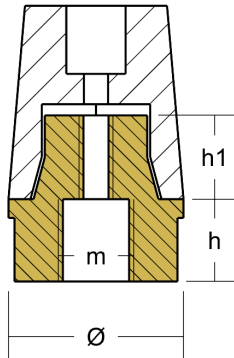

00417E/XC

Radice - Serie Complete - hexagonal type

ZN Zinc Brand: Radice

Radice popeller anode hexagonal type

Product technical specification

COD	kg	lbs		h	h1	Ø	m	Ø shaft
00417E/XC	4.65	10.25	mm inch	41 1.61	44 1.73	90 3.54	Ø12 0,47"	Ø 60

Main features

Catalog page:

Other notes: Complete with out of standard plug

Other information

Barcode: 8059617811525

Boat type: various

Specific: Fixed pitch propeller