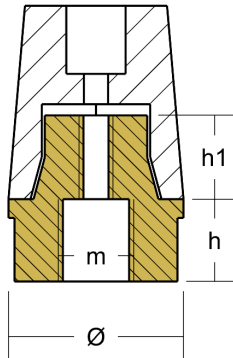

00419E/XC

Radice - Serie Complete - hexagonal type

ZN Zinc Brand: Radice

Radice popeller anode hexagonal type

Product technical specification

COD	kg	lbs		h	h1	Ø	m	Ø shaft
00419E/XC	6.90	15.21	mm inch	46 1.81	54 2.13	100 3.94	Ø10 0,39"	Ø 70/100

Main features

Catalog page:

Other notes: Complete with out of standard plug

Other information

Barcode: 8059617811532

Boat type: various

Specific: Fixed pitch propeller