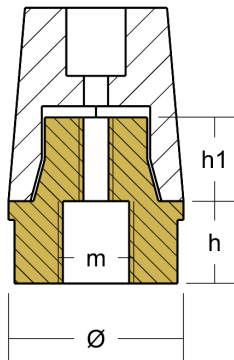

00414E

Radice - Serie Complete - hexagonal type

ZN Zinc Brand: Radice

Radice propeller anode hexagonal type

Product technical specification

| COD | kg | lbs | | h | h1 | Ø | m | Ø shaft |
|--------|------|------|------------|------------|------------|------------|---------|---------|
| 00414E | 1.54 | 3.39 | mm inch | 29 1.14 | 29 1.14 | 64 2.52 | 33X2 mm | Ø 45 |

Main features

Catalog page:

Other notes: Complete with standard brass plug

Other information

Barcode: 8033837061809

Boat type: various

Specific: Fixed pitch propeller