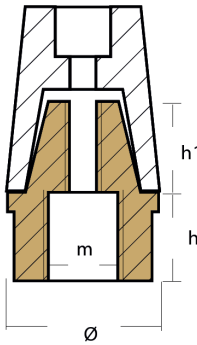

TECNOSEAL FOUNDRY s.r.l
Via Senese, 193
58100 Grosseto
ITALY
www.tecnoseal.it

Headquarters
Tel. +39 0564 453792

Commerciale Italia
Tel. +39 0564 465483
nautica.italia@tecnoseal.it

Export department
Tel. +39 0564 453917
sales@tecnoseal.com

TECNOSEAL MARINE ANODES USA
2070 NW29th St. - Oakland Park
Fort Lauderdale, FL 33311 - USA
Tel: +1 (954) 874.6309
info@tecnoseal-usa.com
www.tecnoseal-usa.com

TECNOSEAL UK LTD
Unit 5, Crosshouse Centre
The Crosshouse Road
Southampton - SO14 5GZ - UK
Tel: +44 (0) 2380 338941
sales@tecnoseal.co.uk
www.tecnoseal.co.uk

TECNOSEAL NL B.V.
Moerbeij 2b
3371 NZ
Hardinxveld-Giessendam
NETHERLANDS
Tel. +31 (0) 85 486 1999
sales@tecnoseal.nl
www.tecnoseal.nl

00410AL

Radice - Serie Complete - conical type

AL Aluminium Brand: Radice

Radice propeller anode conical type

Product technical specification

COD	kg	lbs		h	h1	Ø	m	Ø shaft
00410AL	0.23	0.51	mm inch	20 0.79	18 0.71	37 1.46	16x1,5 mm	Ø 22-25

Main features

Catalog page:

Other notes: Complete with standard brass plug

Other information

Barcode: 8052530700181

Boat type: various

Specific: Fixed pitch propeller