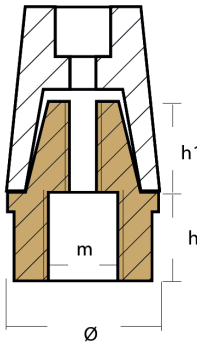

00413AL

Radice - Serie Complete - conical type

AL Aluminium Brand: Radice

Radice propeller anode conical type

Product technical specification

COD	kg	lbs		h	h1	Ø	m	Ø shaft
00413AL	0.73	1.61	mm inch	27 1.06	27 1.06	55 2.17	24x2 mm	Ø 40

Main features

Catalog page:

Other notes: Complete with standard brass plug

Other information

Barcode: 8052530700228

Boat type: various

Specific: Fixed pitch propeller