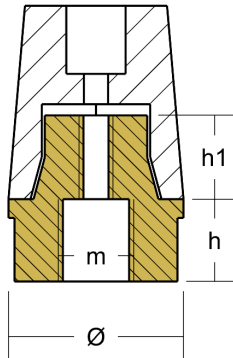

00411E/XC

Radice - Serie Complete - hexagonal type

ZN Zinc Brand: Radice

Radice propeller anode hexagonal type

Product technical specification

COD	kg	lbs		h	h1	Ø	m	Ø shaft
00411E/XC	0.56	1.23	mm inch	22 0.87	21 0.83	45 1.77	Ø10 0,39"	Ø 30

Main features

Catalog page:

Other notes: Complete with out of standard plug

Other information

Barcode: 8059617811426

Boat type: various

Specific: Fixed pitch propeller