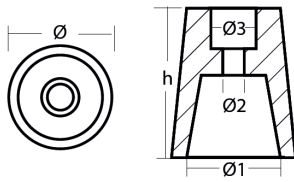

TECNOSEAL FOUNDRY s.r.l
Via Senese, 193
58100 Grosseto
ITALY
www.tecnoseal.it

Headquarters
Tel. +39 0564 453792

Commerciale Italia
Tel. +39 0564 465483
nautica.italia@tecnoseal.it

Export department
Tel. +39 0564 453917
sales@tecnoseal.com

TECNOSEAL MARINE ANODES USA
2070 NW29th St. - Oakland Park
Fort Lauderdale, FL 33311 - USA
Tel: +1 (954) 874.6309
info@tecnoseal-usa.com
www.tecnoseal-usa.com

TECNOSEAL UK LTD
Unit 5, Crosshouse Centre
The Crosshouse Road
Southampton - SO14 5GZ - UK
Tel: +44 (0) 2380 338941
sales@tecnoseal.co.uk
www.tecnoseal.co.uk

TECNOSEAL NL B.V.
Moerbeij 2b
3371 NZ
Hardinxveld-Giessendam
NETHERLANDS
Tel. +31 (0) 85 486 1999
sales@tecnoseal.nl
www.tecnoseal.nl

00409AL

Radice - Serie Anode only - conical type

AL Aluminium Brand: Radice

Radice propeller anode conical type

Product technical specification

COD	kg	lbs		h	Ø	Ø1	Ø2	Ø3	Ø shaft
00409AL	0.83	1.83	mm inch	96 3.78	97 3.82	84 3.31	11 0.43	22 0.87	Ø 70/100

Main features

Catalog page:

Other notes: Anode replacement only

Other information

Barcode: 8052530700150

Boat type: various

Specific: Fixed pitch propeller