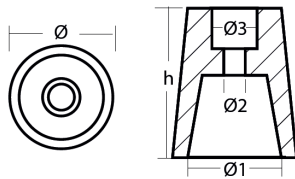

TECNOSEAL FOUNDRY s.r.l
Via Senese, 193
58100 Grosseto
ITALY
www.tecnoseal.it

Headquarters
Tel. +39 0564 453792

Commerciale Italia
Tel. +39 0564 465483
nautica.italia@tecnoseal.it

Export department
Tel. +39 0564 453917
sales@tecnoseal.com

TECNOSEAL MARINE ANODES USA
2070 NW29th St. - Oakland Park
Fort Lauderdale, FL 33311 - USA
Tel: +1 (954) 874.6309
info@tecnoseal-usa.com
www.tecnoseal-usa.com

TECNOSEAL UK LTD
Unit 5, Crosshouse Centre
The Crosshouse Road
Southampton - SO14 5GZ - UK
Tel: +44 (0) 2380 338941
sales@tecnoseal.co.uk
www.tecnoseal.co.uk

TECNOSEAL NL B.V.
Moerbeij 2b
3371 NZ
Hardinxveld-Giessendam
NETHERLANDS
Tel. +31 (0) 85 486 1999
sales@tecnoseal.nl
www.tecnoseal.nl

00400AL

Radice - Serie Anode only - conical type

AL Aluminium Brand: Radice

Radice propeller anode conical type

Product technical specification

COD	kg	lbs		h	Ø	Ø1	Ø2	Ø3	Ø shaft
00400AL	0.05	0.11	mm	39	33	25	6.50	11	
			inch	1.54	1.30	0.98	0.26	0.43	Ø 22-25

Main features

Catalog page:

Other notes: Anode replacement only

Other information

Barcode: 8052530700075

Boat type: various

Specific: Fixed pitch propeller