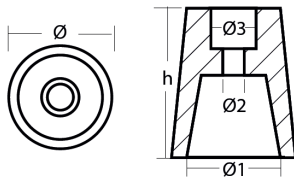

TECNOSEAL FOUNDRY s.r.l
Via Senese, 193
58100 Grosseto
ITALY
www.tecnoseal.it

Headquarters
Tel. +39 0564 453792

Commerciale Italia
Tel. +39 0564 465483
nautica.italia@tecnoseal.it

Export department
Tel. +39 0564 453917
sales@tecnoseal.com

TECNOSEAL MARINE ANODES USA
2070 NW29th St. - Oakland Park
Fort Lauderdale, FL 33311 - USA
Tel: +1 (954) 874.6309
info@tecnoseal-usa.com
www.tecnoseal-usa.com

TECNOSEAL UK LTD
Unit 5, Crosshouse Centre
The Crosshouse Road
Southampton - SO14 5GZ - UK
Tel: +44 (0) 2380 338941
sales@tecnoseal.co.uk
www.tecnoseal.co.uk

TECNOSEAL NL B.V.
Moerbeij 2b
3371 NZ
Hardinxveld-Giessendam
NETHERLANDS
Tel. +31 (0) 85 486 1999
sales@tecnoseal.nl
www.tecnoseal.nl

00401AL

Radice - Serie Anode only - conical type

AL Aluminium Brand: Radice

Radice propeller anode conical type

Product technical specification

COD	kg	lbs		h	Ø	Ø1	Ø2	Ø3	Ø shaft
00401AL	0.10	0.22	mm	53	41	32	8.50	14	
			inch	2.09	1.61	1.26	0.33	0.55	Ø 30

Main features

Catalog page:

Other notes: Anode replacement only

Other information

Barcode: 8052530700082

Boat type: various

Specific: Fixed pitch propeller