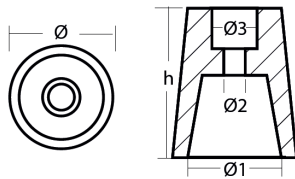

TECNOSEAL FOUNDRY s.r.l
Via Senese, 193
58100 Grosseto
ITALY
www.tecnoseal.it

Headquarters
Tel. +39 0564 453792

Commerciale Italia
Tel. +39 0564 465483
nautica.italia@tecnoseal.it

Export department
Tel. +39 0564 453917
sales@tecnoseal.com

TECNOSEAL MARINE ANODES USA
2070 NW29th St. - Oakland Park
Fort Lauderdale, FL 33311 - USA
Tel: +1 (954) 874.6309
info@tecnoseal-usa.com
www.tecnoseal-usa.com

TECNOSEAL UK LTD
Unit 5, Crosshouse Centre
The Crosshouse Road
Southampton - SO14 5GZ - UK
Tel: +44 (0) 2380 338941
sales@tecnoseal.co.uk
www.tecnoseal.co.uk

TECNOSEAL NL B.V.
Moerbeij 2b
3371 NZ
Hardinxveld-Giessendam
NETHERLANDS
Tel. +31 (0) 85 486 1999
sales@tecnoseal.nl
www.tecnoseal.nl

00402AL

Radice - Serie Anode only - conical type

AL Aluminium Brand: Radice

Radice propeller anode conical type

Product technical specification

COD	kg	lbs		h	Ø	Ø1	Ø2	Ø3	Ø shaft
00402AL	0.15	0.33	mm	62	46	37	8.50	13.50	Ø 35
			inch	2.44	1.81	1.46	0.33	0.53	

Main features

Catalog page:

Other notes: Anode replacement only

Other information

Barcode: 8052530700099

Boat type: various

Specific: Fixed pitch propeller