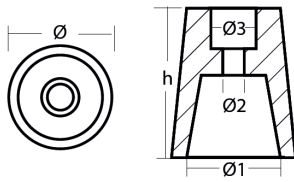

TECNOSEAL FOUNDRY s.r.l
Via Senese, 193
58100 Grosseto
ITALY
www.tecnoseal.it

Headquarters
Tel. +39 0564 453792

Commerciale Italia
Tel. +39 0564 465483
nautica.italia@tecnoseal.it

Export department
Tel. +39 0564 453917
sales@tecnoseal.com

TECNOSEAL MARINE ANODES USA
2070 NW29th St. - Oakland Park
Fort Lauderdale, FL 33311 - USA
Tel: +1 (954) 874.6309
info@tecnoseal-usa.com
www.tecnoseal-usa.com

TECNOSEAL UK LTD
Unit 5, Crosshouse Centre
The Crosshouse Road
Southampton - SO14 5GZ - UK
Tel: +44 (0) 2380 338941
sales@tecnoseal.co.uk
www.tecnoseal.co.uk

TECNOSEAL NL B.V.
Moerbeij 2b
3371 NZ
Hardinxveld-Giessendam
NETHERLANDS
Tel. +31 (0) 85 486 1999
sales@tecnoseal.nl
www.tecnoseal.nl

00403AL

Radice - Serie Anode only - conical type

AL Aluminium Brand: Radice

Radice propeller anode conical type

Product technical specification

COD	kg	lbs		h	Ø	Ø1	Ø2	Ø3	Ø shaft
00403AL	0.18	0.40	mm	68	51	42	8.50	16	
			inch	2.68	2.01	1.65	0.33	0.63	Ø 40

Main features

Catalog page:

Other notes: Anode replacement only

Other information

Barcode: 8052530700105

Boat type: various

Specific: Fixed pitch propeller