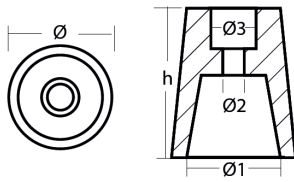

TECNOSEAL FOUNDRY s.r.l
Via Senese, 193
58100 Grosseto
ITALY
www.tecnoseal.it

Headquarters
Tel. +39 0564 453792

Commerciale Italia
Tel. +39 0564 465483
nautica.italia@tecnoseal.it

Export department
Tel. +39 0564 453917
sales@tecnoseal.com

TECNOSEAL MARINE ANODES USA
2070 NW29th St. - Oakland Park
Fort Lauderdale, FL 33311 - USA
Tel: +1 (954) 874.6309
info@tecnoseal-usa.com
www.tecnoseal-usa.com

TECNOSEAL UK LTD
Unit 5, Crosshouse Centre
The Crosshouse Road
Southampton - SO14 5GZ - UK
Tel: +44 (0) 2380 338941
sales@tecnoseal.co.uk
www.tecnoseal.co.uk

TECNOSEAL NL B.V.
Moerbeij 2b
3371 NZ
Hardinxveld-Giessendam
NETHERLANDS
Tel. +31 (0) 85 486 1999
sales@tecnoseal.nl
www.tecnoseal.nl

00404AL

Radice - Serie Anode only - conical type

AL Aluminium Brand: Radice

Radice propeller anode conical type

Product technical specification

COD	kg	lbs		h	Ø	Ø1	Ø2	Ø3	Ø shaft
00404AL	0.33	0.71	mm	76	61	48	11	22	Ø 45
			inch	2.99	2.40	1.89	0.43	0.87	

Main features

Catalog page:

Other notes: Anode replacement only

Other information

Barcode: 8052530700112

Boat type: various

Specific: Fixed pitch propeller